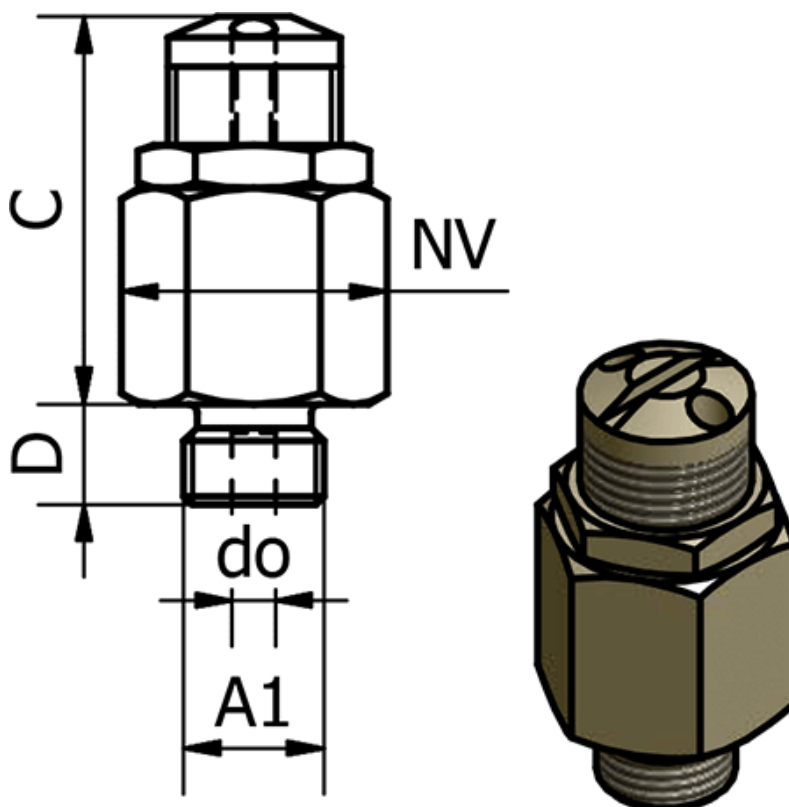

Data Sheet

Article number: 58621821ES

Description: Mini safety valve 218.21-ES, - G 1/4"

Measures

C	= 27
D	= 7
do	= 3
NV	= 16
Set pressure	= 1 - 4 bar
Thread A1	= G 1/4"